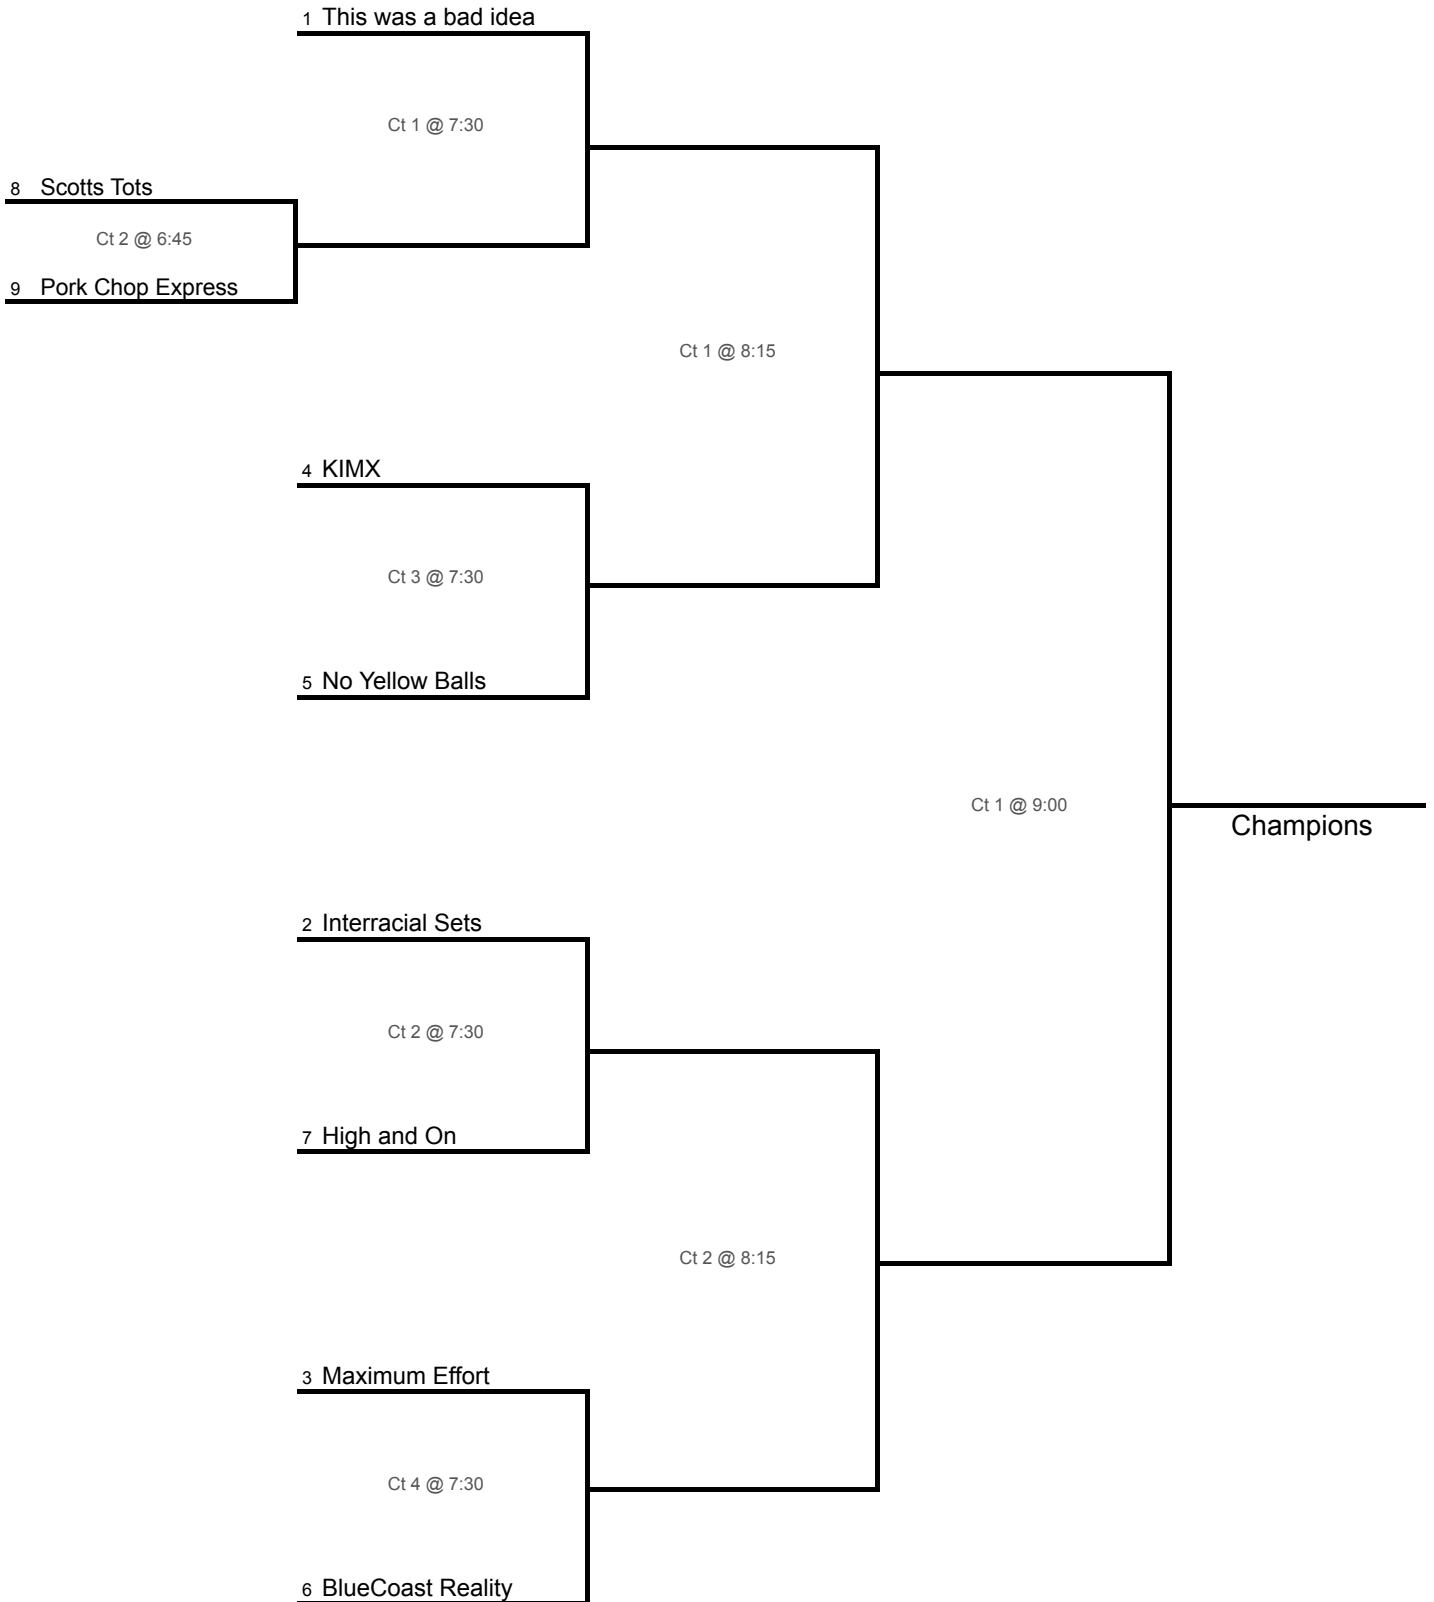

Sunday 2's Fall 2018 Level 1

Sunday 2's Fall 2018 Level 2

1 Salty Like Springs

Ct 5 @ 6:45

8 Tuna Glover

Ct 5 @ 7:30

4 1 2 Lets Go

Ct 7 @ 6:45

5 Cheese Balls

Ct 5 @ 8:15

Champions

2 Bump Ooops Dive

Ct 6 @ 6:45

7 Just The Tip

Ct 6 @ 7:30

3 Downward Facing
Dog